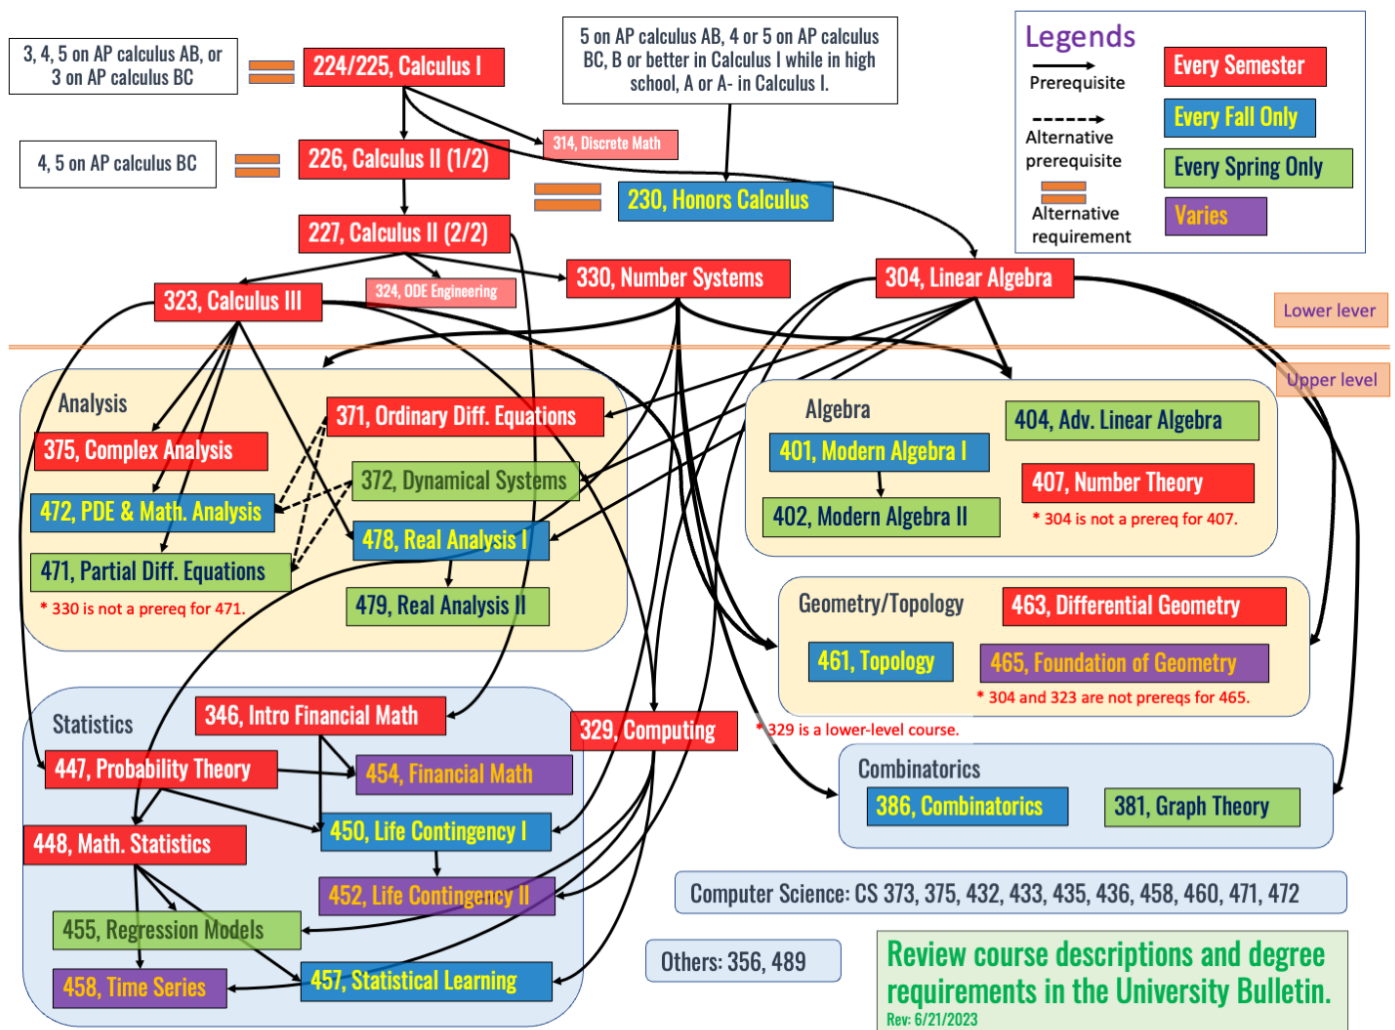

Courses

- Department course schedules: for internal planning purposes only. Please refer to the class schedule on BU Brain for the official and most up-to-date information.
- Final exam schedules
- Help room schedules
- Office hours
- Course Catalog Descriptions
- Course Syllabi by Semesters
- Calculus: Math 223, 224, 225, 226, 227, 323, and 220
- Honors Calculus: Math 230
- Linear Algebra: Math 304

An overview of undergraduate courses in the math department, excluding some non-major courses, shows the prerequisite dependency between courses. Please refer to the University Bulletin for the exact requirements for the degree.

From:
<https://www2.math.binghamton.edu/> - **Department of Mathematics and Statistics, Binghamton University**

Permanent link:
<https://www2.math.binghamton.edu/p/courses>

Last update: **2025/03/27 16:00**