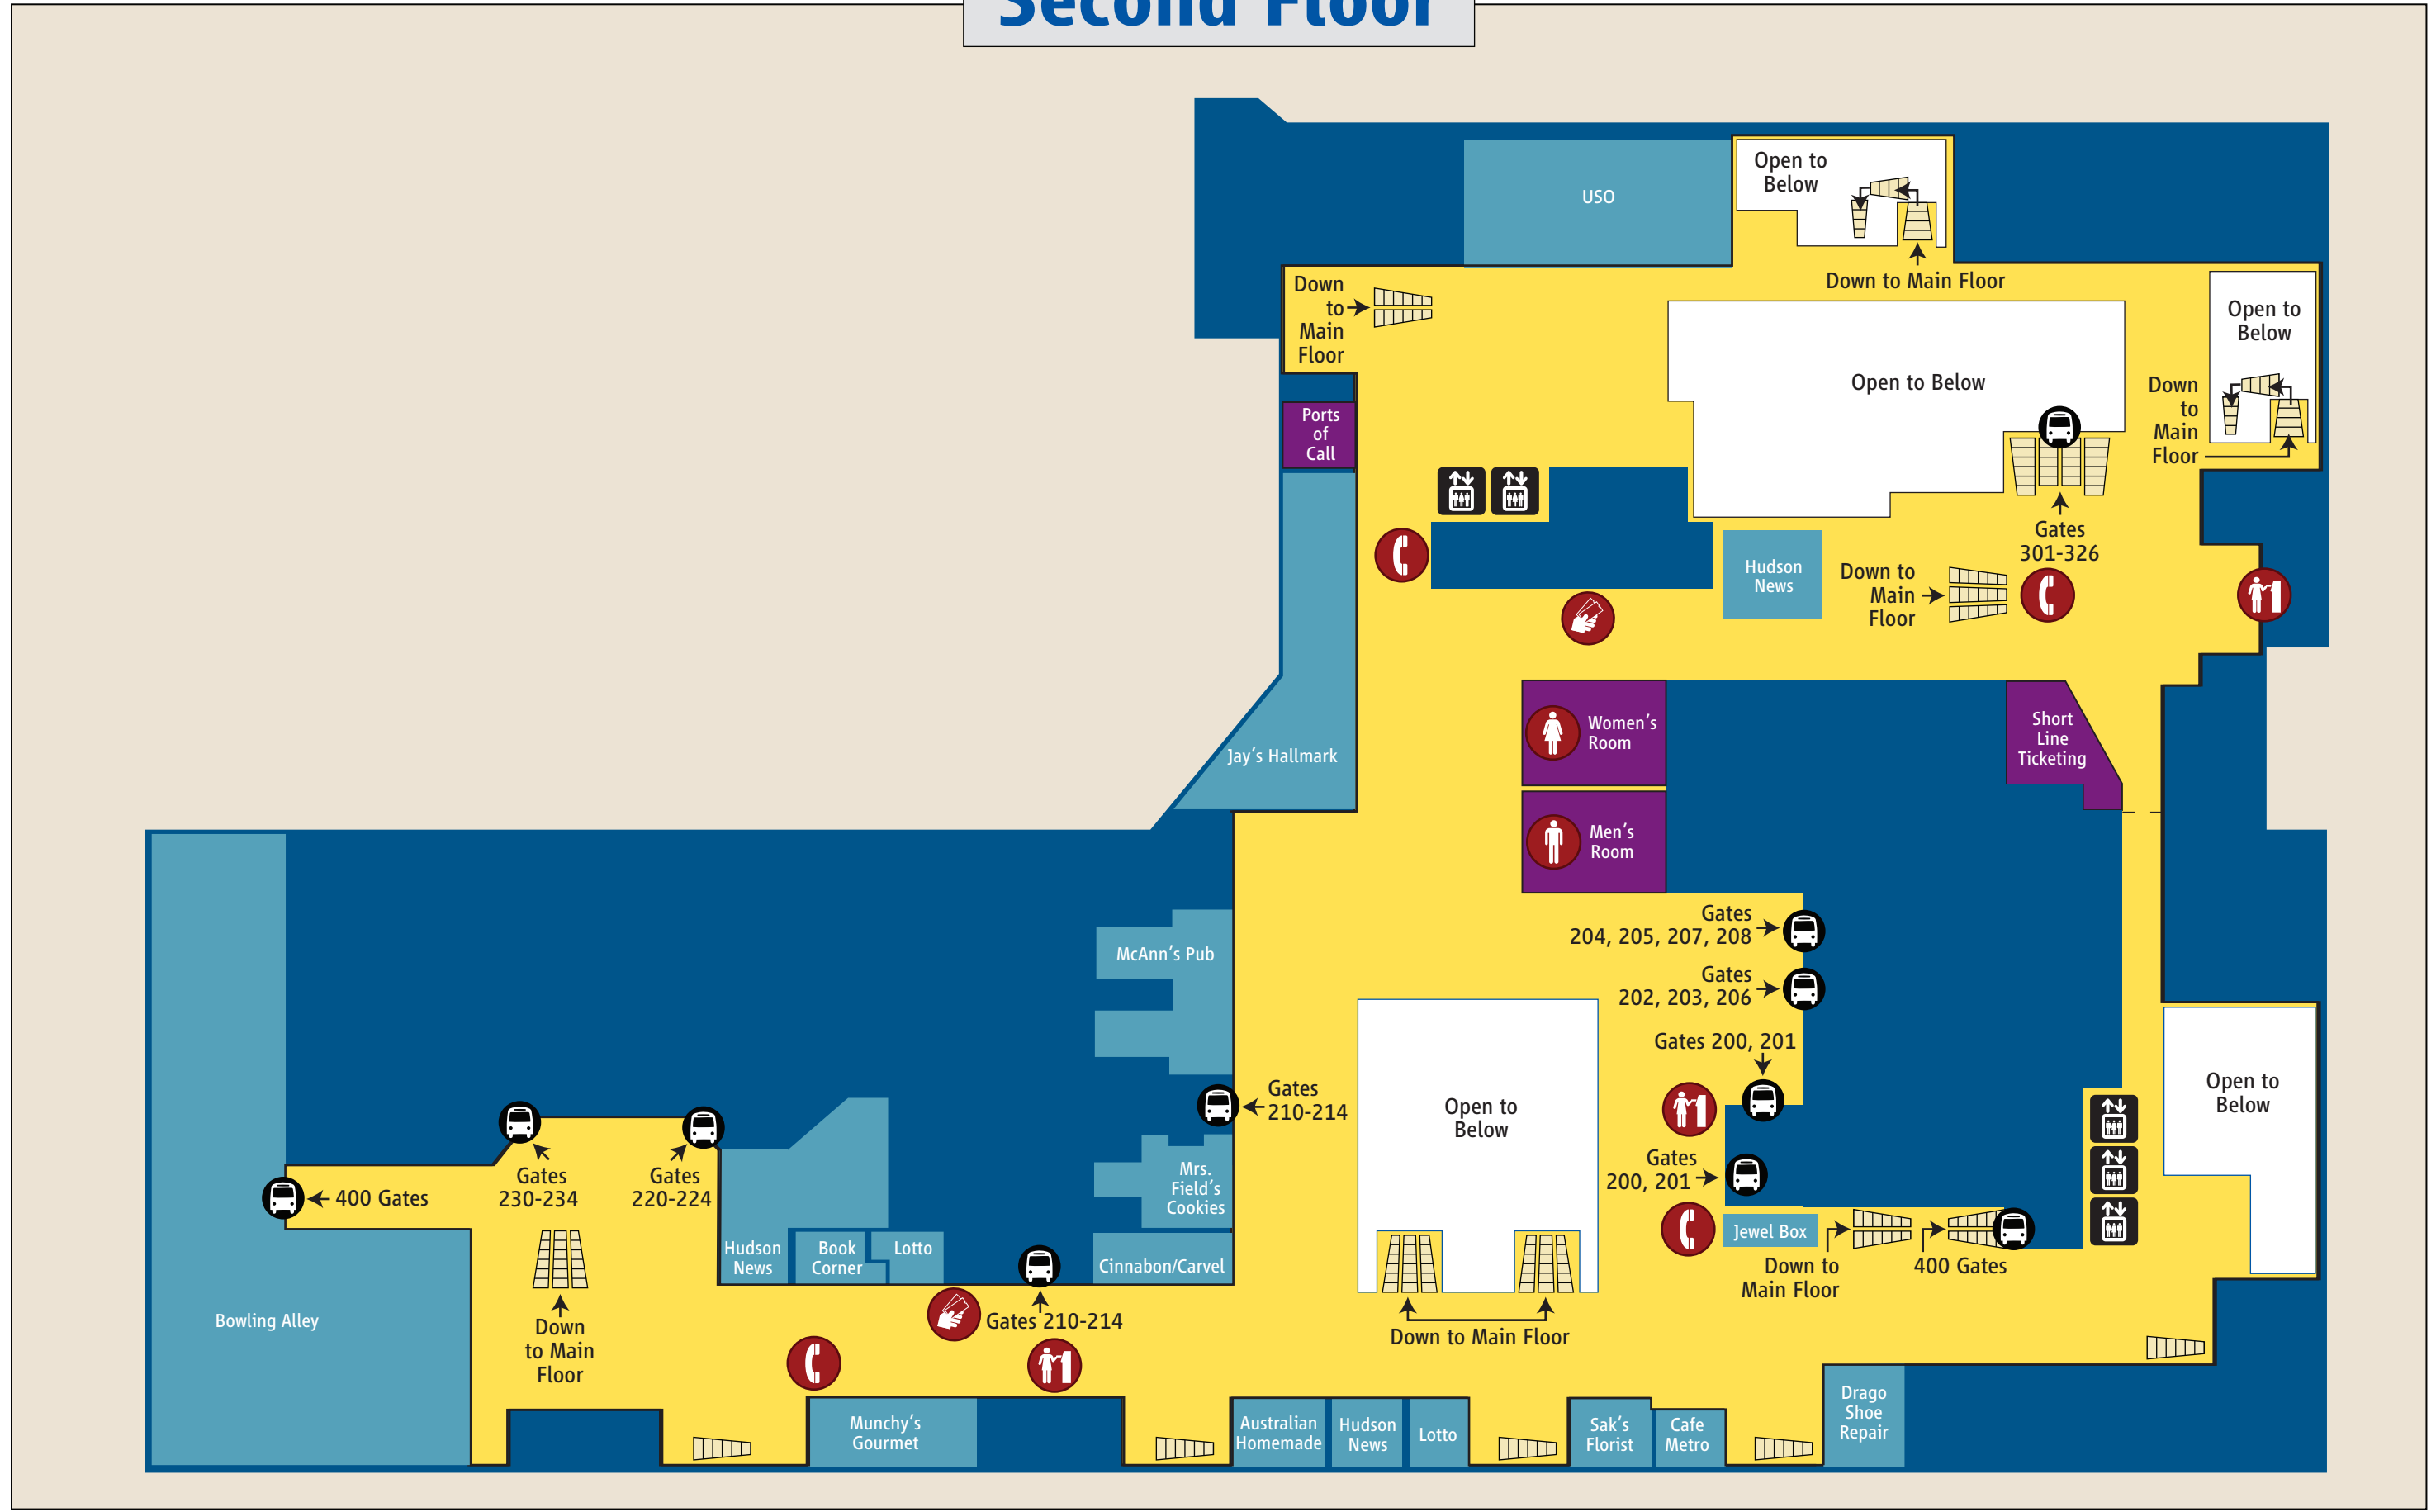

VENDOR INFORMATION

FOOD	Level
Au Bon Pain (1 location)	Main
(1 location)	Subway
Auntie Anne's	Main
Australian Homemade	Second
Café Metro	Second
Casa Java	Main
Cinnabon/Carvel	Second
Deli Plus	Main
Green Trees	Subway
Heartland Brewery	Main
Jamba Juice	Main
McAnn's Pub	Second
Mrs. Field's Cookies	Second
Munchy's Gourmet	Second
Villa Pizza	Main

RETAIL	Level
BLANK SL8 Pop-Up Store	Main
Bolton's	Main
Book Corner	Second
Duane Reade	Main
General Nutrition Center	Main
Hudson Business Center	Main
Hudson News (1 location)	Main
(1 location)	Second
(2 locations)	Subway
Jay's Hallmark	Second
Jewel Box	Second
Leisure Time Bowl	Second
Lotto	Second
Marrella Hair Stylist	Main
Music Explosion	Subway
Radio Shack	Main
Strawberry	Main
Sak's Florist	Second

SERVICES	Level
NY Blood Center	Main
U.S. Postal Service	Main
USO	Second

TRANSPORTATION SERVICES	Level
Academy and DeCamp Ticketing	Main
Adirondack and Trailways Ticketing	Main
Coach USA Ticketing	Main
Greyhound Baggage Claim	Subway
Greyhound Customer Service	Subway
Greyhound Ticketing (1 location)	Main
(1 location)	Subway
NJ Transit Ticketing	Main
Port Authority Police	Main
Port Authority Control/Security Center	Second
Short Line Ticketing	Second
Trailways Ticketing	Subway

Second Floor