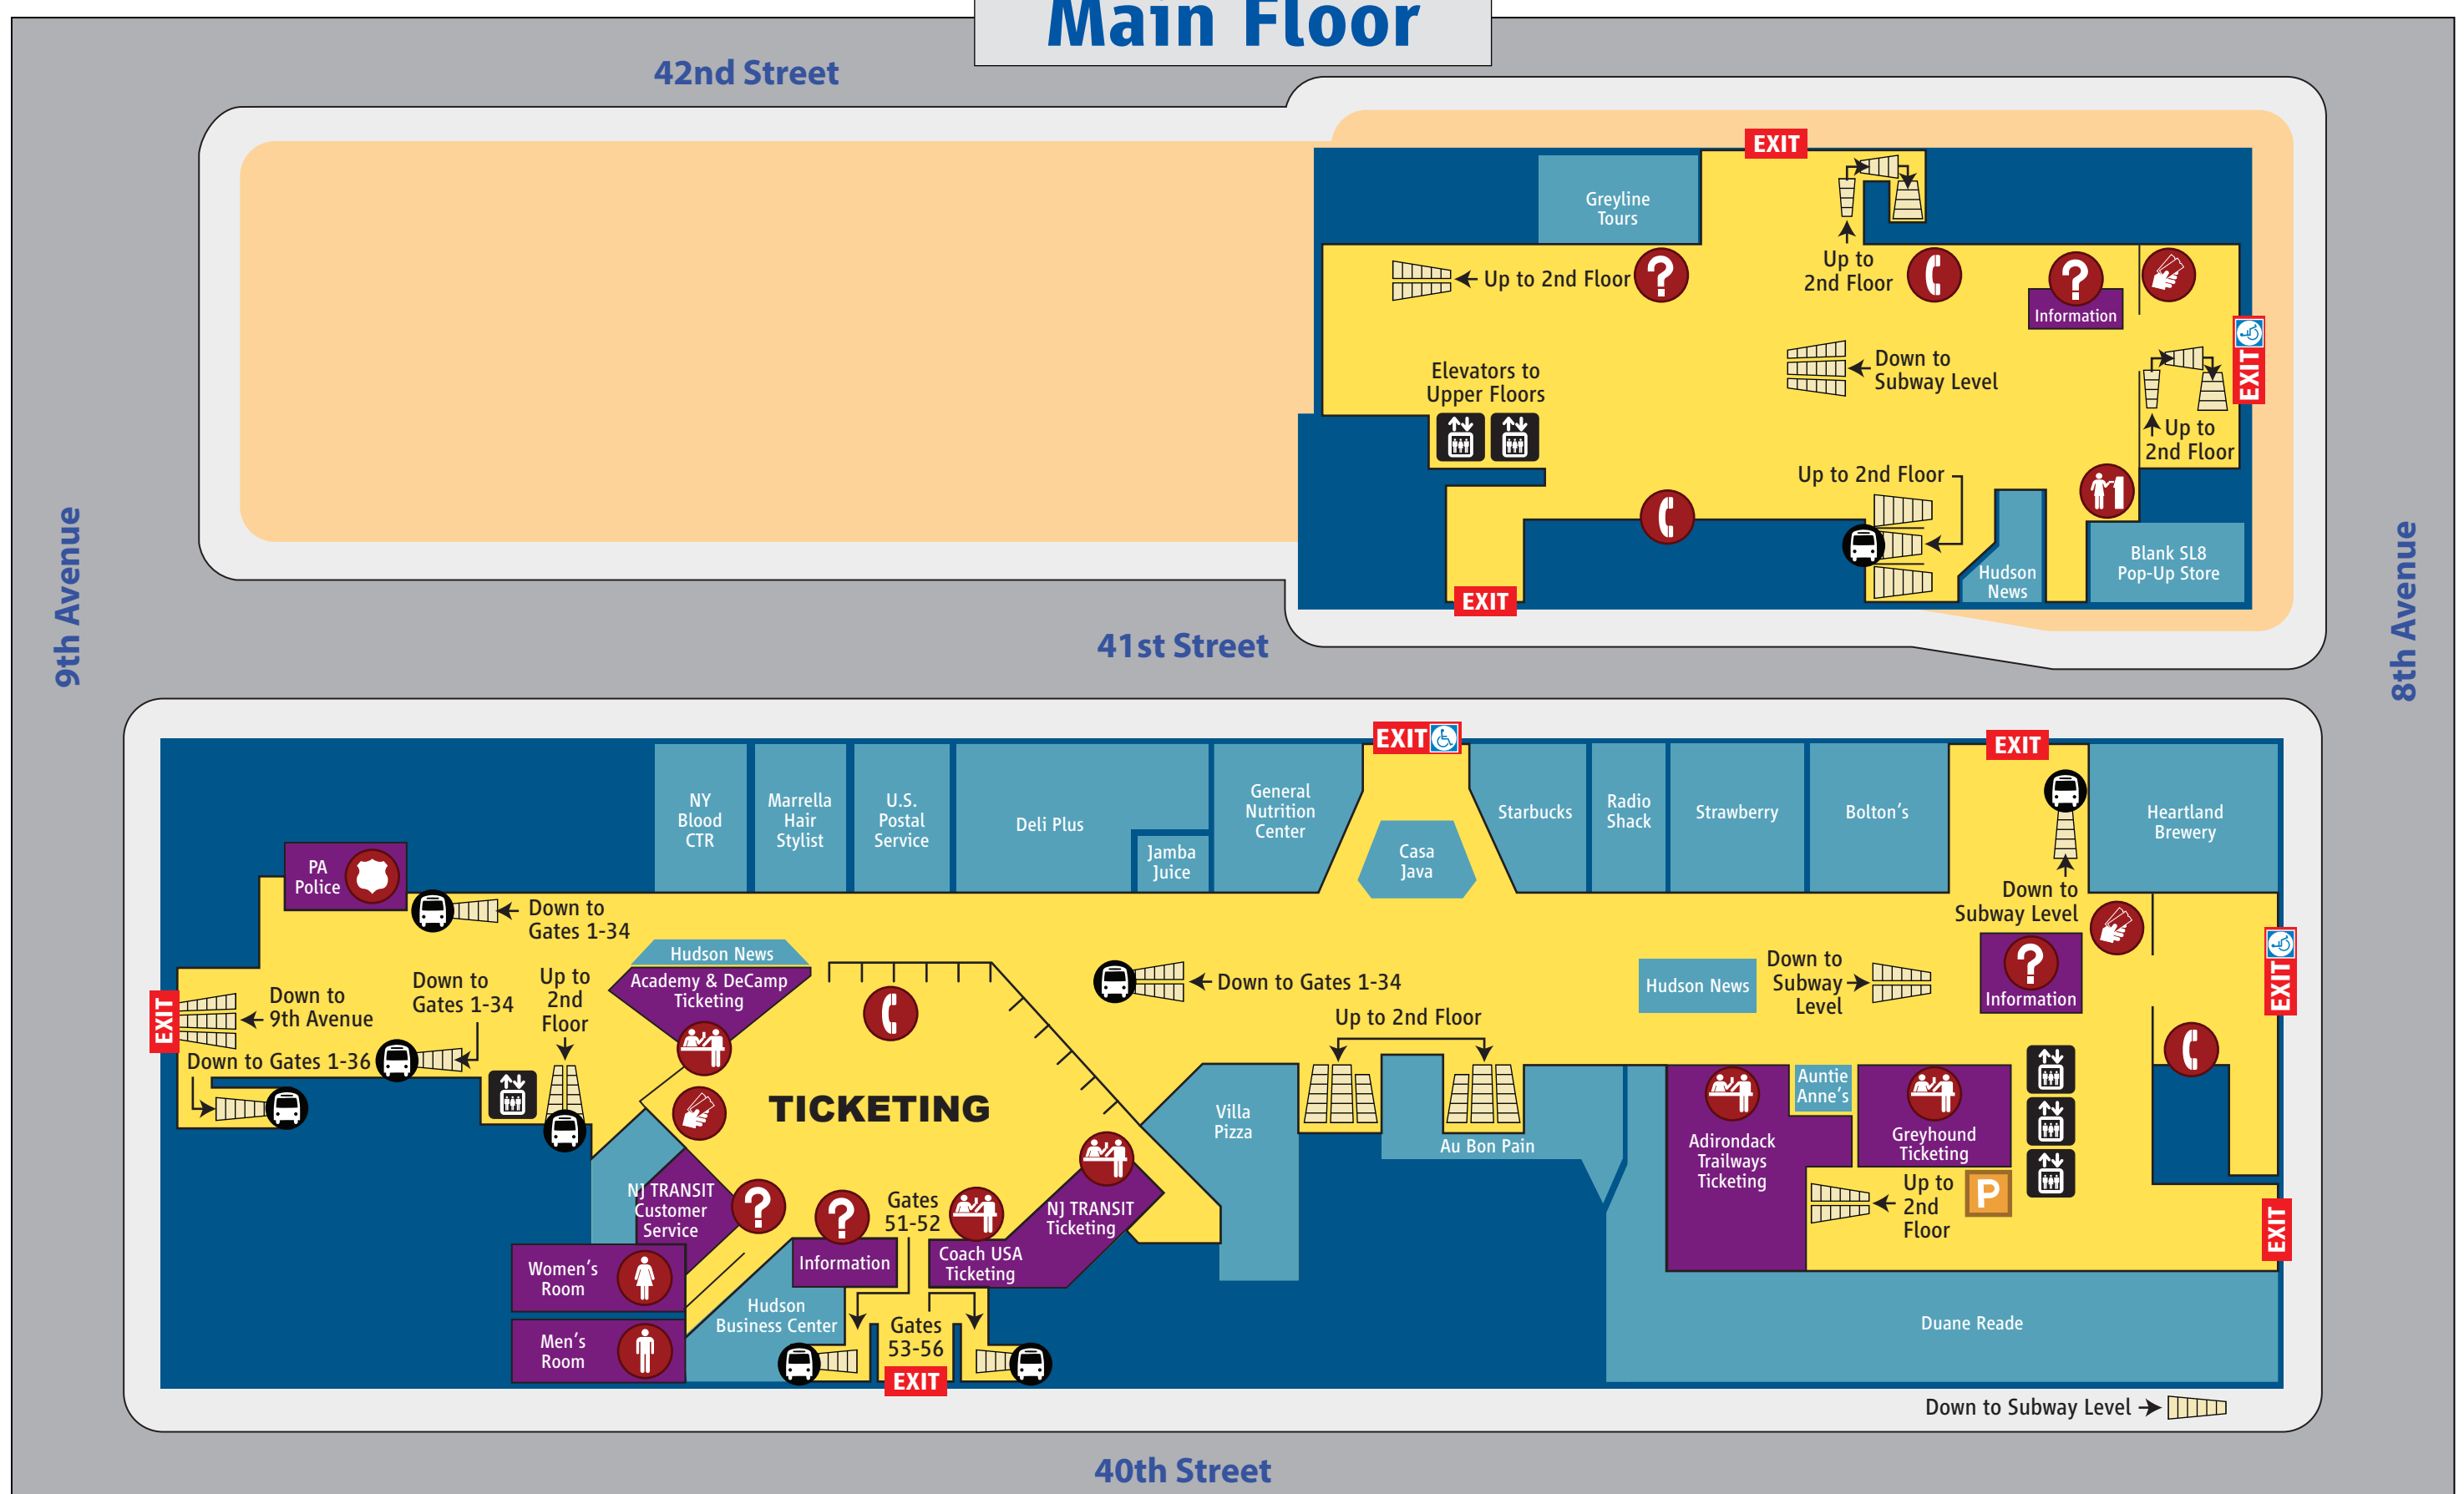

LEGEND

- Information
- Ticketing
- Ticket Vending Machines
- Women's Room
- Men's Room
- Pay Phones
- ATM Machine
- Police
- Elevators
- Stairs/Escalators
- Entrance/Exit to Street
- Accessible Entrance/Exit
- Parking

BUS INFORMATION

- Academy
- Adirondack Trailways
- Bieber
- Community (Coach USA)
- Community Lines
- DeCamp
- Express Bus Service
- Greyhound
- Lakeland
- Martz Trailways
- Megabus
- NJ Transit
- Olympia (Coach USA)
- Peter Pan
- Red & Tan Lines (Coach USA)
- Rockland (Coach USA)
- Shortline (Coach USA)
- Suburban (Coach USA)
- Susquehanna Trailways
- Trans-Bridge Lines

VENDOR INFORMATION

FOOD	Level
Au Bon Pain (1 location)	Main
(1 location)	Subway
Auntie Anne's	Main
Australian Homemade	Second
Café Metro	Second
Casa Java	Main
Cinnabon/Carvel	Second
Deli Plus	Main
Green Trees	Subway
Heartland Brewery	Main
Jamba Juice	Main
McAnn's Pub	Second
Mrs. Field's Cookies	Second
Munchy's Gourmet	Second
Villa Pizza	Main

RETAIL	Level
BLANK SL8 Pop-Up Store	Main
Bolton's	Main
Book Corner	Second
Duane Reade	Main
General Nutrition Center	Main
Hudson Business Center	Main
Hudson News (1 location)	Main
(1 location)	Second
(2 locations)	Subway
Jay's Hallmark	Second
Jewel Box	Second
Leisure Time Bowl	Second
Lotto	Second
Marrella Hair Stylist	Main
Music Explosion	Subway
Radio Shack	Main
Strawberry	Main
Sak's Florist	Second

SERVICES	Level
NY Blood Center	Main
U.S. Postal Service	Main
USO	Second