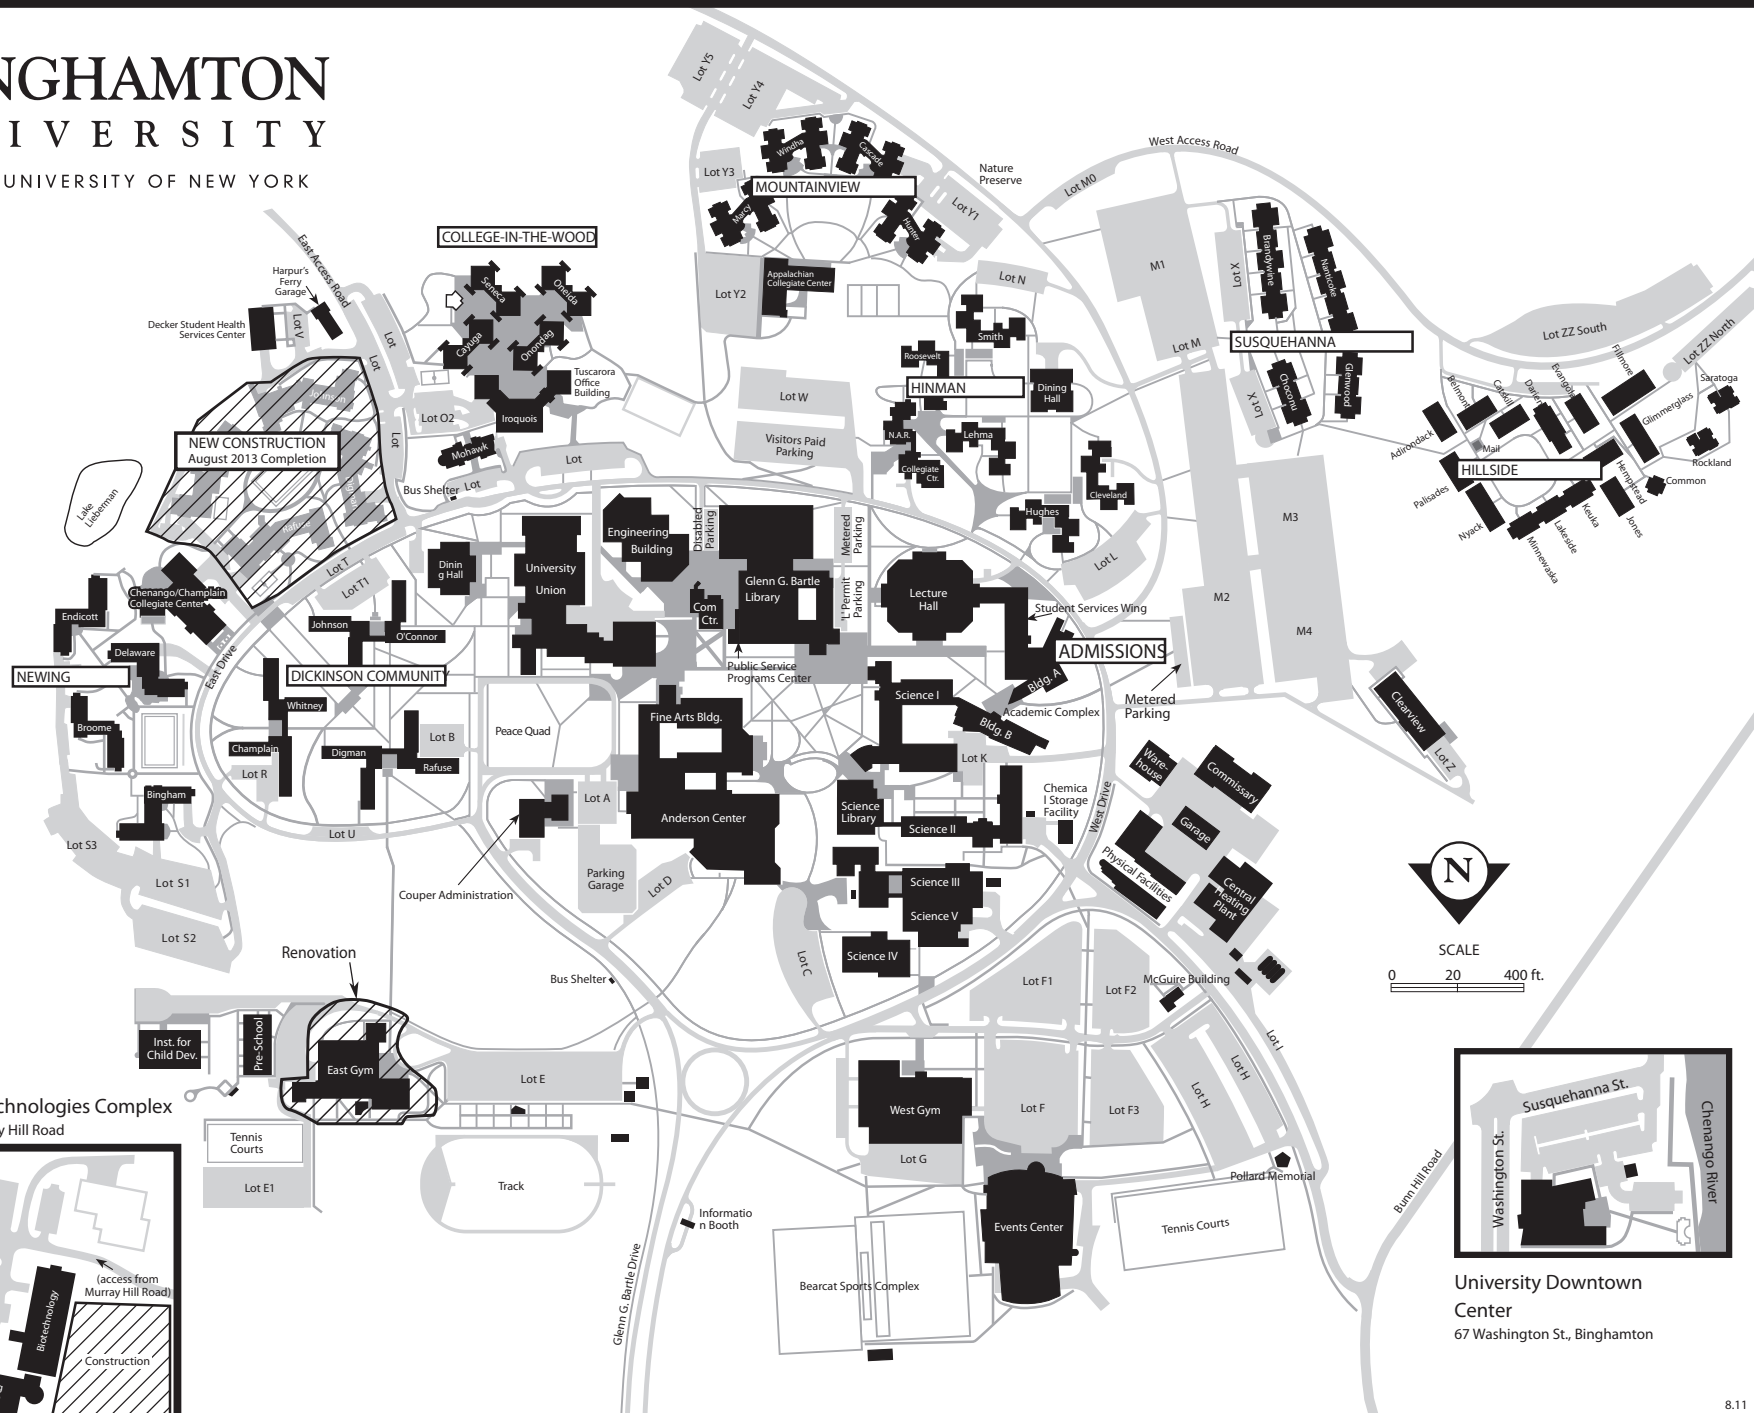

# BINGHAMTON UNIVERSITY

STATE UNIVERSITY OF NEW YORK

**NEW CONSTRUCTION**  
August 2013 Completion

Renovation

**Innovative Technologies Complex**  
Access from Murray Hill Road

University Downtown Center  
67 Washington St., Binghamton